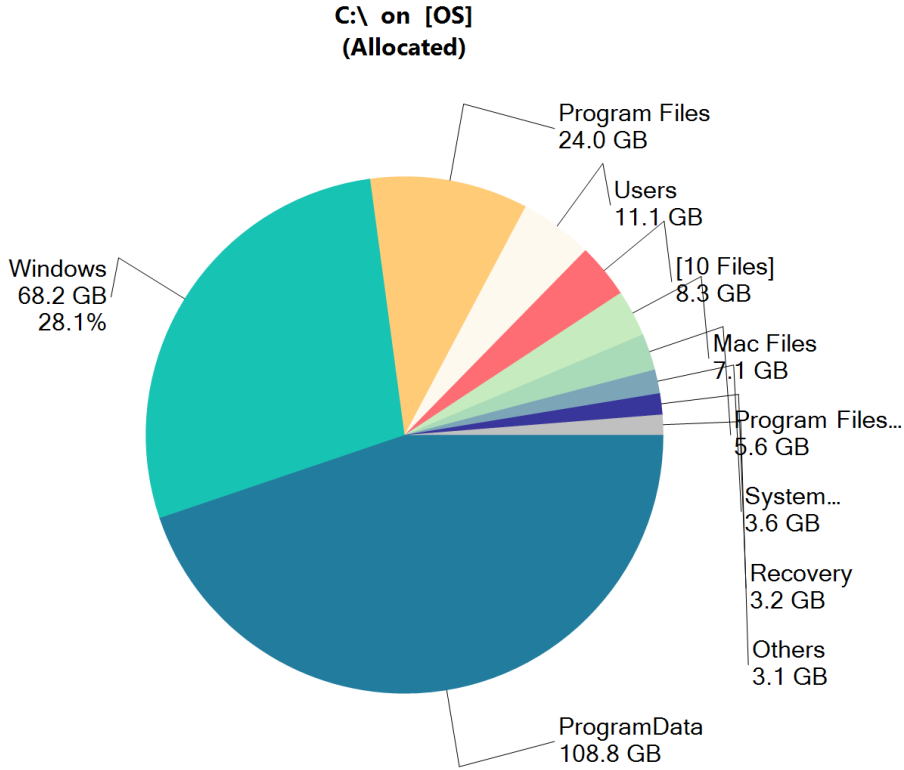

TreeSize Report, 3/28/2026 9:34 AM

V 9.7.2

C:\ on [OS]

Drive: C:\ Size: 236.7 GB Used: 235.5 GB Free: 1.2 GB

This Folder: Size: 241.7 GB Allocated: 241.8 GB Percent of Drive: 102 % Files: 367,062 Folders: 190,490

C:\ - Folders Pie Chart

Name	Size	Allocated	Files	Folders	% of Parent (...)	Last Modified	Last Accessed	Owner
C:\ on [OS]	241.7 GB	241.8 GB	367,062	190,490	100.0 %	3/28/2026	3/28/2026	TrustedInstaller
ProgramData	108.8 GB	108.8 GB	21,129	3,122	45.0 %	3/28/2026	3/28/2026	SYSTEM
Windows	68.4 GB	68.2 GB	172,112	128,177	28.2 %	3/28/2026	3/28/2026	TrustedInstaller
Program Files	23.8 GB	24.0 GB	100,548	11,843	9.9 %	3/28/2026	3/28/2026	TrustedInstaller
Users	11.1 GB	11.1 GB	56,214	43,475	4.6 %	3/28/2026	3/28/2026	SYSTEM
[10 Files]	8.3 GB	8.3 GB	10	0	3.4 %	3/28/2026	3/28/2026	
Mac Files	7.0 GB	7.1 GB	11,940	3,116	2.9 %	3/26/2026	3/28/2026	steve
Program Files (x86)	5.5 GB	5.6 GB	4,963	671	2.3 %	3/28/2026	3/28/2026	TrustedInstaller
System Volume Information	3.6 GB	3.6 GB	14	13	1.5 %	3/28/2026	3/28/2026	Administrators
Recovery	3.2 GB	3.2 GB	20	6	1.3 %	9/23/2025	3/28/2026	Administrators
\$WinREAgent	1.6 GB	1.6 GB	8	4	0.7 %	3/26/2026	3/27/2026	Administrators
Apps	190.3 MB	190.3 MB	16	3	0.1 %	11/22/2019	3/27/2026	SYSTEM
Drivers	24.1 MB	24.2 MB	52	19	0.0 %	11/22/2019	3/28/2026	SYSTEM
\$Recycle.Bin	22.4 MB	22.4 MB	9	7	0.0 %	3/27/2026	3/28/2026	SYSTEM
Intel	1.6 MB	1.6 MB	5	6	0.0 %	3/27/2026	3/28/2026	Administrators
Dell	1.0 MB	1.0 MB	19	5	0.0 %	5/23/2025	3/27/2026	Administrators
Downloads	511.1 KB	516.0 KB	2	1	0.0 %	8/20/2022	3/28/2026	Administrators
Documents and Settings	0 Bytes	0 Bytes	0	0	0.0 %	11/27/2019	11/27/2019	SYSTEM
langpacks	0 Bytes	0 Bytes	0	2	0.0 %	8/20/2022	3/28/2026	Administrators
OneDriveTemp	0 Bytes	0 Bytes	1	1	0.0 %	3/28/2026	3/28/2026	steve
PerfLogs	0 Bytes	0 Bytes	0	0	0.0 %	4/1/2024	3/28/2026	SYSTEM