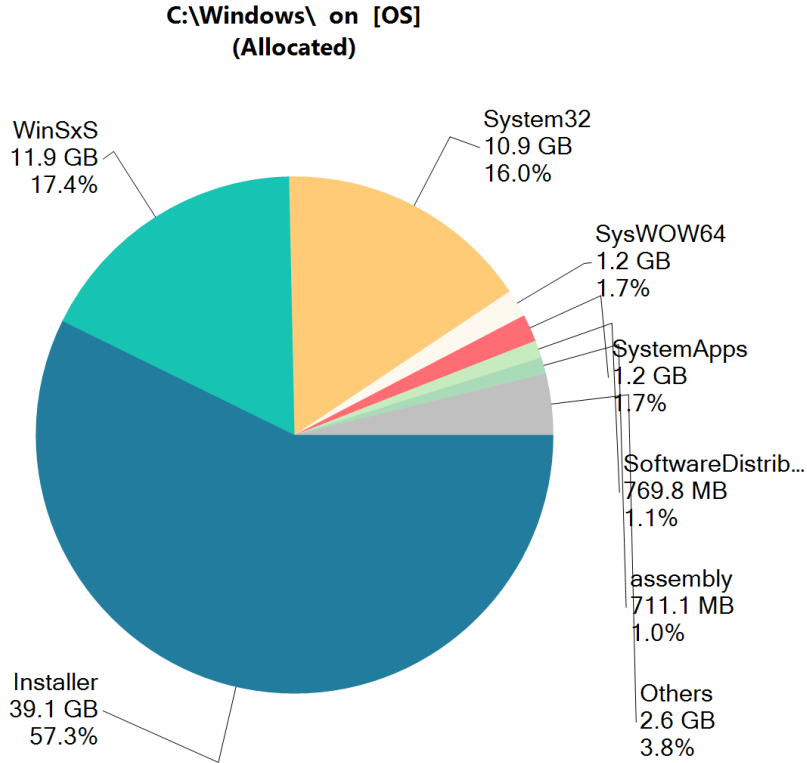

C:\Windows\ - Folders Pie Chart

Name	Size	Allocated ▼	Files	Folders	% of Parent (...)	Last Modified	Last Accessed	Owner
C:\Windows\ on [OS]	68.4 GB	68.2 GB	172,111	128,177	100.0 %	3/28/2026	3/28/2026	TrustedInstaller
Installer	39.1 GB	39.1 GB	1,326	802	57.3 %	3/27/2026	3/28/2026	Administrators
WinSxS	11.7 GB	11.9 GB	106,925	117,432	17.4 %	3/27/2026	3/28/2026	TrustedInstaller
System32	10.9 GB	10.9 GB	22,538	4,050	16.0 %	3/28/2026	3/28/2026	TrustedInstaller
SysWOW64	1.2 GB	1.2 GB	4,917	556	1.7 %	3/26/2026	3/28/2026	TrustedInstaller
SystemApps	1.2 GB	1.2 GB	6,751	1,991	1.7 %	3/11/2026	3/28/2026	SYSTEM
SoftwareDistribution	744.5 MB	769.8 MB	11,096	168	1.1 %	3/28/2026	3/28/2026	SYSTEM
assembly	710.0 MB	711.1 MB	627	672	1.0 %	3/11/2026	3/28/2026	SYSTEM
Microsoft.NET	567.7 MB	571.8 MB	1,984	1,246	0.8 %	3/27/2026	3/28/2026	TrustedInstaller
Fonts	385.0 MB	386.0 MB	529	0	0.6 %	1/30/2026	3/28/2026	TrustedInstaller
servicing	594.9 MB	255.3 MB	9,079	10	0.4 %	3/27/2026	3/28/2026	TrustedInstaller
SystemResources	207.8 MB	209.2 MB	623	94	0.3 %	3/11/2026	3/28/2026	TrustedInstaller
INF	140.4 MB	115.9 MB	1,491	118	0.2 %	3/28/2026	3/28/2026	TrustedInstaller
Speech	102.8 MB	102.9 MB	30	15	0.1 %	12/3/2024	3/28/2026	TrustedInstaller
Globalization	85.3 MB	85.4 MB	41	12	0.1 %	9/30/2025	3/28/2026	TrustedInstaller
Boot	72.8 MB	73.2 MB	303	128	0.1 %	3/11/2026	3/28/2026	TrustedInstaller
Logs	152.4 MB	70.3 MB	163	11	0.1 %	3/28/2026	3/28/2026	SYSTEM
ServiceProfiles	69.3 MB	69.6 MB	757	171	0.1 %	3/28/2026	3/28/2026	SYSTEM
Speech_OneCore	65.4 MB	65.5 MB	63	16	0.1 %	2/25/2026	3/28/2026	TrustedInstaller
Downloaded Installations	54.2 MB	54.2 MB	3	1	0.1 %	8/20/2022	3/28/2026	Administrators
UUS	46.8 MB	47.1 MB	126	10	0.1 %	2/25/2026	3/28/2026	TrustedInstaller
rescache	38.1 MB	38.7 MB	288	289	0.1 %	3/26/2026	3/28/2026	TrustedInstaller